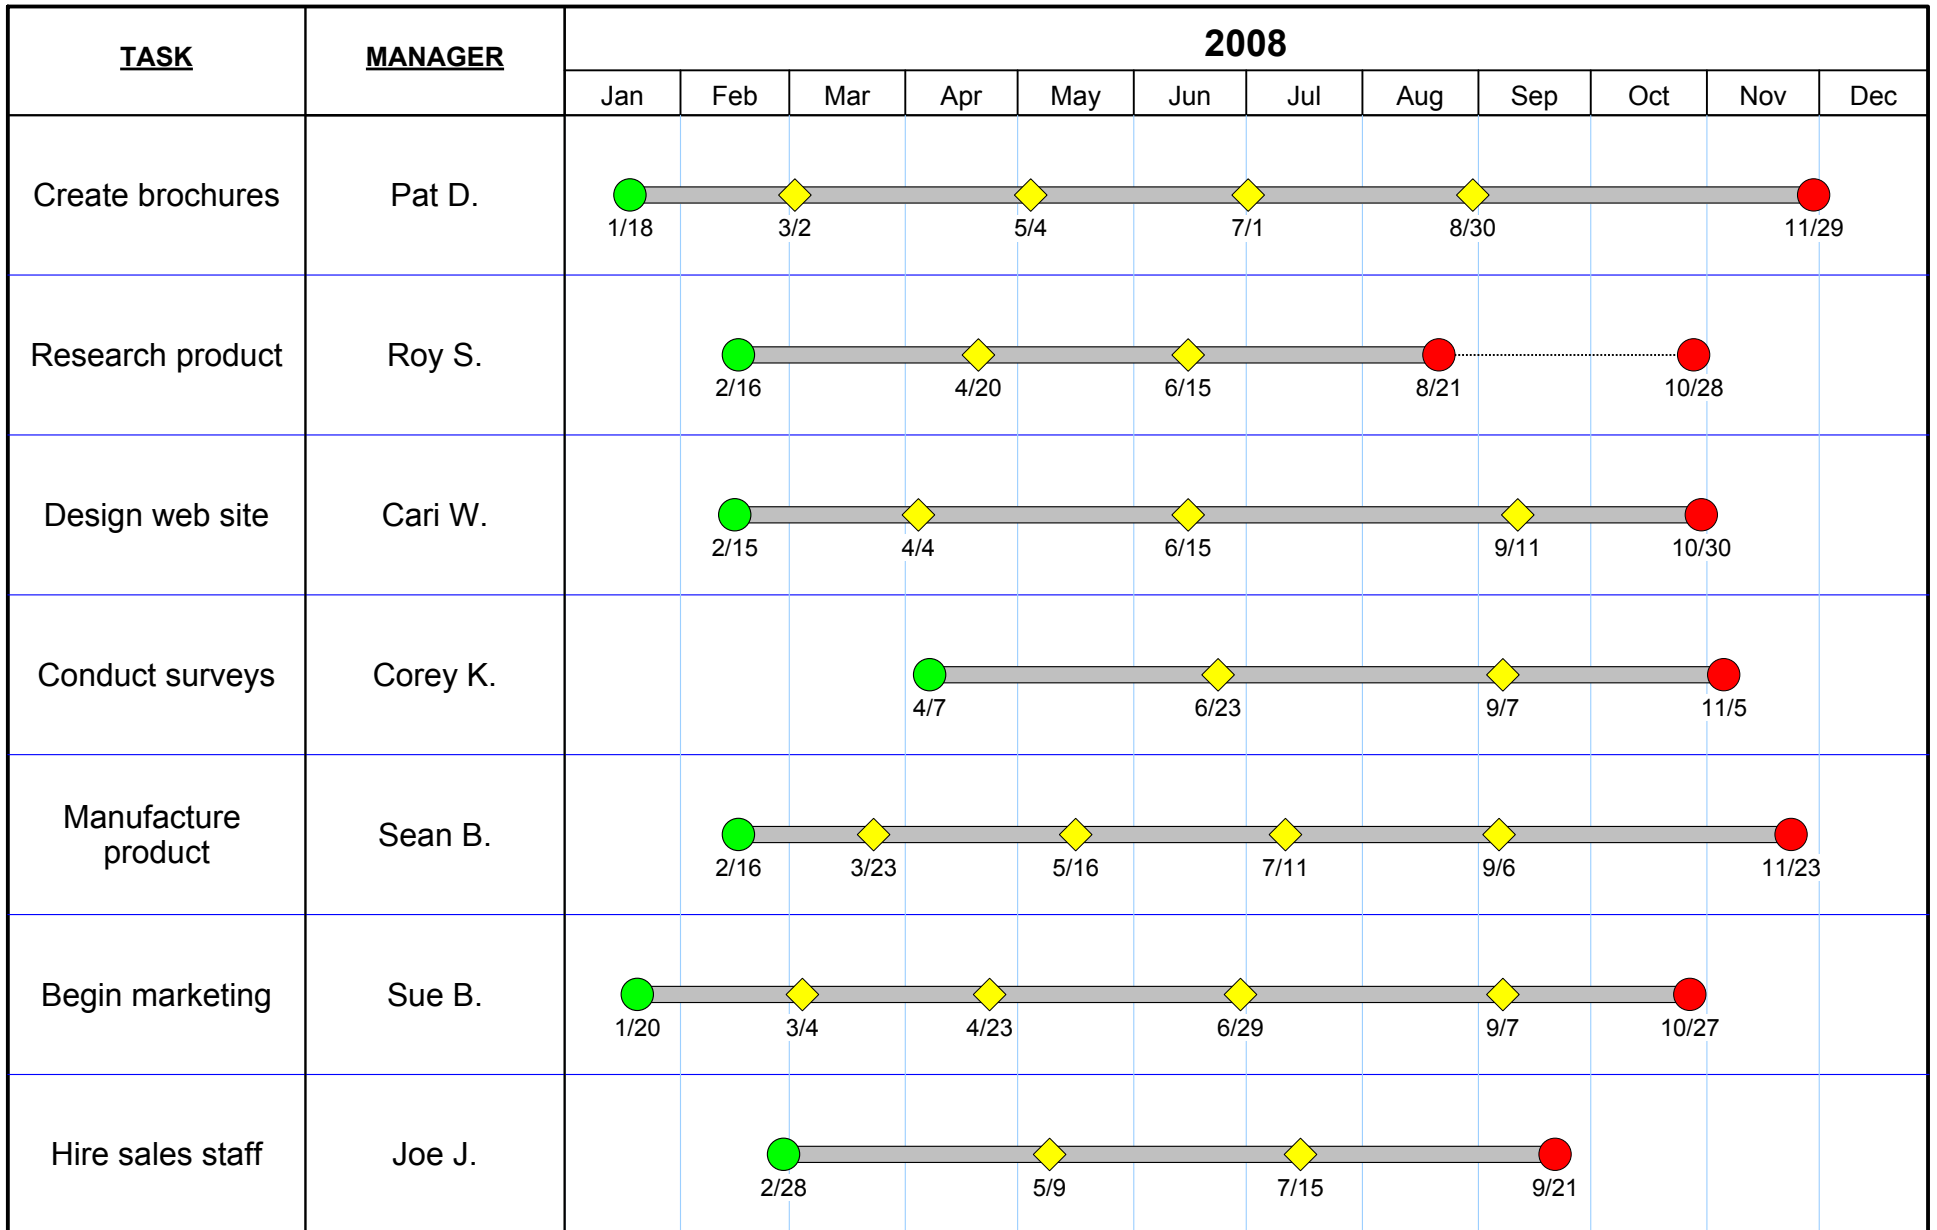

# New Product Launch

start

progress

milestone

end

schedule slip